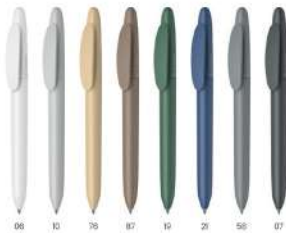

MAX-IC8-MATT-RE

MAX-F2P-MATT-CB-RE

Wah Prints and Wah Gifts FZ LLE

Email sales@wahgiftsglobal.com

📍 P.O. Box: 923607 Street 340, Zone 56 Building No 239, Salwa road, Doha - Qatar
☎️ +974 5544 1130

📍 Wah Prints and Wah Gifts FZ LLE
P.O Box: 4422 Deira - Dubai, UAE
☎️ +971 50 308 1130