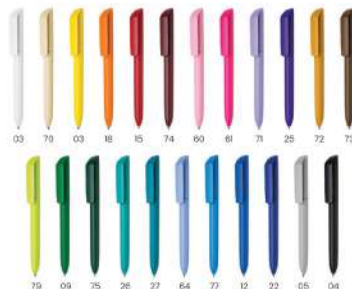

MAX-F2P-MATT

QUALITY NOT QUANTITY