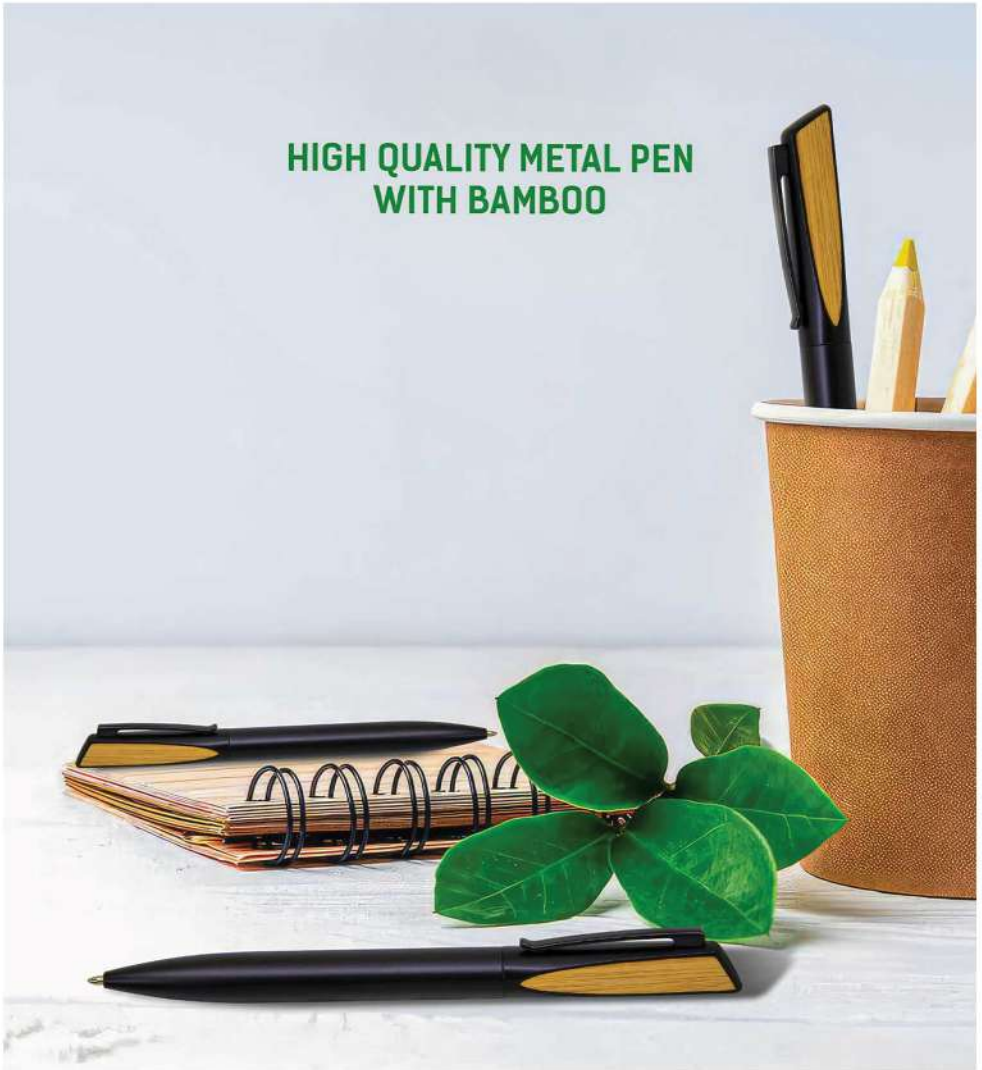

HIGH QUALITY METAL PEN WITH BAMBOO

Material

Metal Ball Pen with Bamboo on Both Sides,
Matte Finished Barrel

Printing Options

Laser Engraving | Silk Screen | UV Printing

**Wah Prints and
Wah Gifts FZ LLE**

Email sales@wahgiftsglobal.com

📍 P.O. Box: 923607 Street 340,
Zone 56 Building No 239,
Salwa road, Doha - Qatar

☎️ +974 5544 1130

📍 Wah Prints and Wah Gifts FZ LLE
P.O. Box: 4422 Deira - Dubai, UAE

☎️ +971 50 308 1130