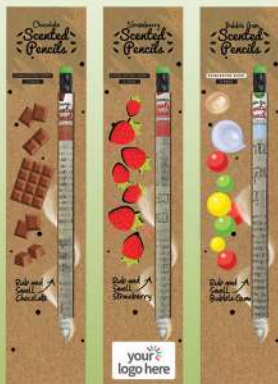

SPS-01

Wah Prints and Wah Gifts FZ LLE

Email sales@wahgiftsglobal.com

📍 P.O. Box: 923607 Street 340, Zone 56 Building No 239, Salwa road, Doha - Qatar
☎️ +974 5544 1130

📍 Wah Prints and Wah Gifts FZ LLE
P.O. Box: 4422 Deira - Dubai, UAE

☎️ +971 50 308 1130